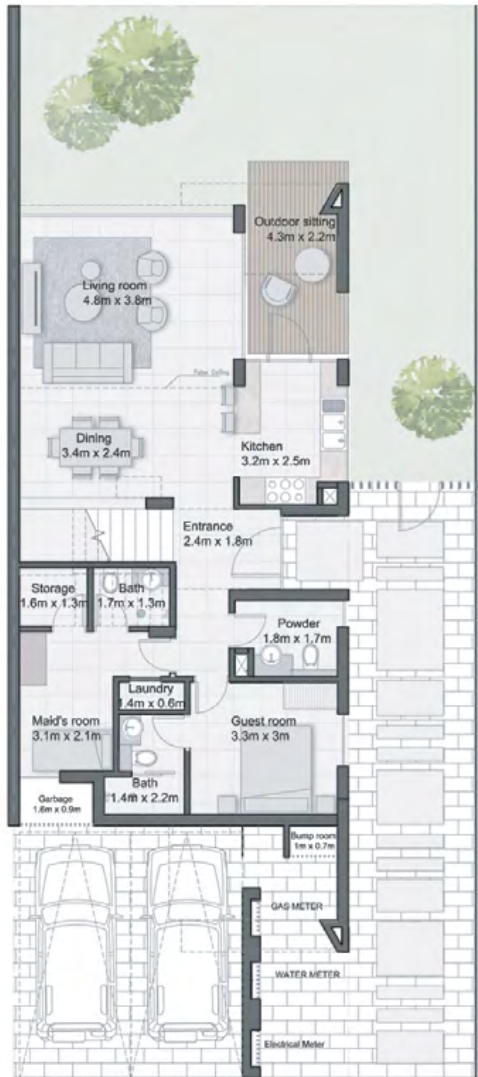

The background features a soft, white space filled with delicate pink cherry blossom petals. Some petals are in sharp focus, while others are blurred, creating a sense of depth and movement. In the corners, dark brown branches with clusters of small, five-petaled pink flowers are visible, adding a natural and elegant touch to the composition.

# CHERRYWOODS

GROUND FLOOR

FIRST FLOOR

3 BEDROOM MIDDLE UNIT

TOTAL AREA : 2,233 sq.ft.

# CHERRYWOODS

GROUND FLOOR

FIRST FLOOR

3 BEDROOM CORNER UNIT

TOTAL AREA : 2,367 sq.ft.

# CHERRYWOODS

GROUND FLOOR

FIRST FLOOR

4 BEDROOM CORNER UNIT

TOTAL AREA : 2,634 sq.ft.