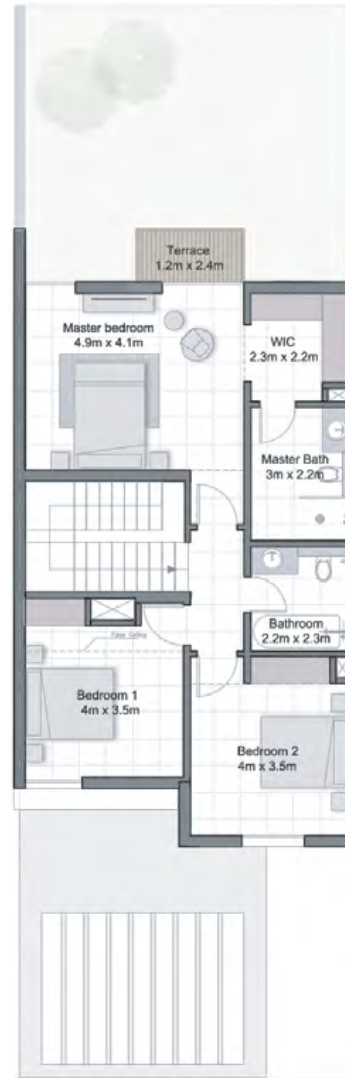

The background features a soft, white space filled with delicate pink cherry blossom petals. Some petals are in sharp focus, while others are blurred, creating a sense of depth and movement. In the corners, dark brown branches with clusters of small, five-petaled pink flowers are visible, adding a natural and elegant touch to the composition.

# CHERRYWOODS

GROUND FLOOR

FIRST FLOOR

3 BEDROOM MIDDLE UNIT

TOTAL AREA : 2,233 sq.ft.

# CHERRYWOODS

GROUND FLOOR

FIRST FLOOR

3 BEDROOM CORNER UNIT

TOTAL AREA : 2,367 sq.ft.

# CHERRYWOODS

GROUND FLOOR

FIRST FLOOR

4 BEDROOM CORNER UNIT

TOTAL AREA : 2,634 sq.ft.