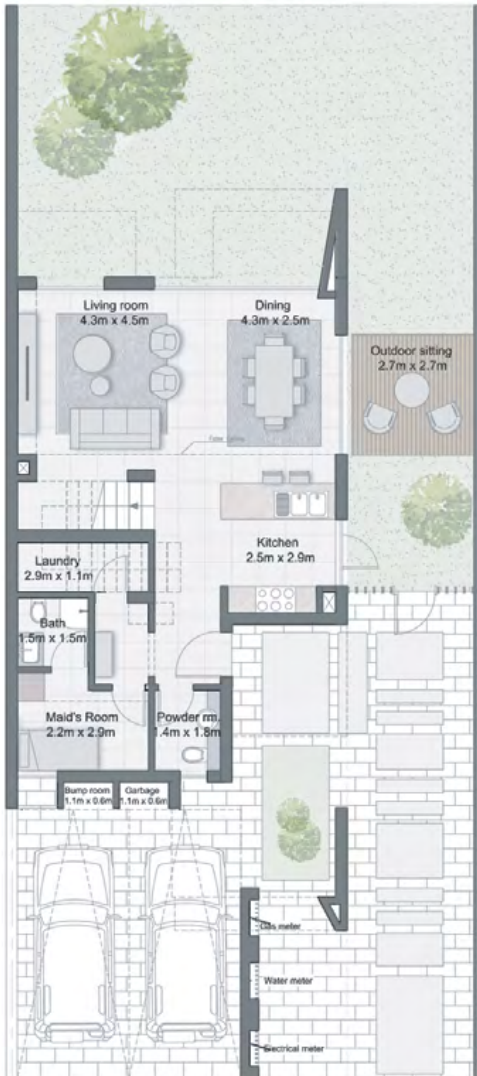

The background features a soft, white space filled with delicate pink cherry blossom petals. Some petals are in sharp focus, while others are blurred, creating a sense of depth and movement. In the corners, dark brown branches with clusters of small, five-petaled pink flowers are visible, adding a natural and elegant touch to the composition.

# CHERRYWOODS

GROUND FLOOR

FIRST FLOOR

3 BEDROOM MIDDLE UNIT

TOTAL AREA : 2,233 sq.ft.

# CHERRYWOODS

GROUND FLOOR

FIRST FLOOR

3 BEDROOM CORNER UNIT

TOTAL AREA : 2,367 sq.ft.

# CHERRYWOODS

GROUND FLOOR

FIRST FLOOR

4 BEDROOM CORNER UNIT

TOTAL AREA : 2,634 sq.ft.